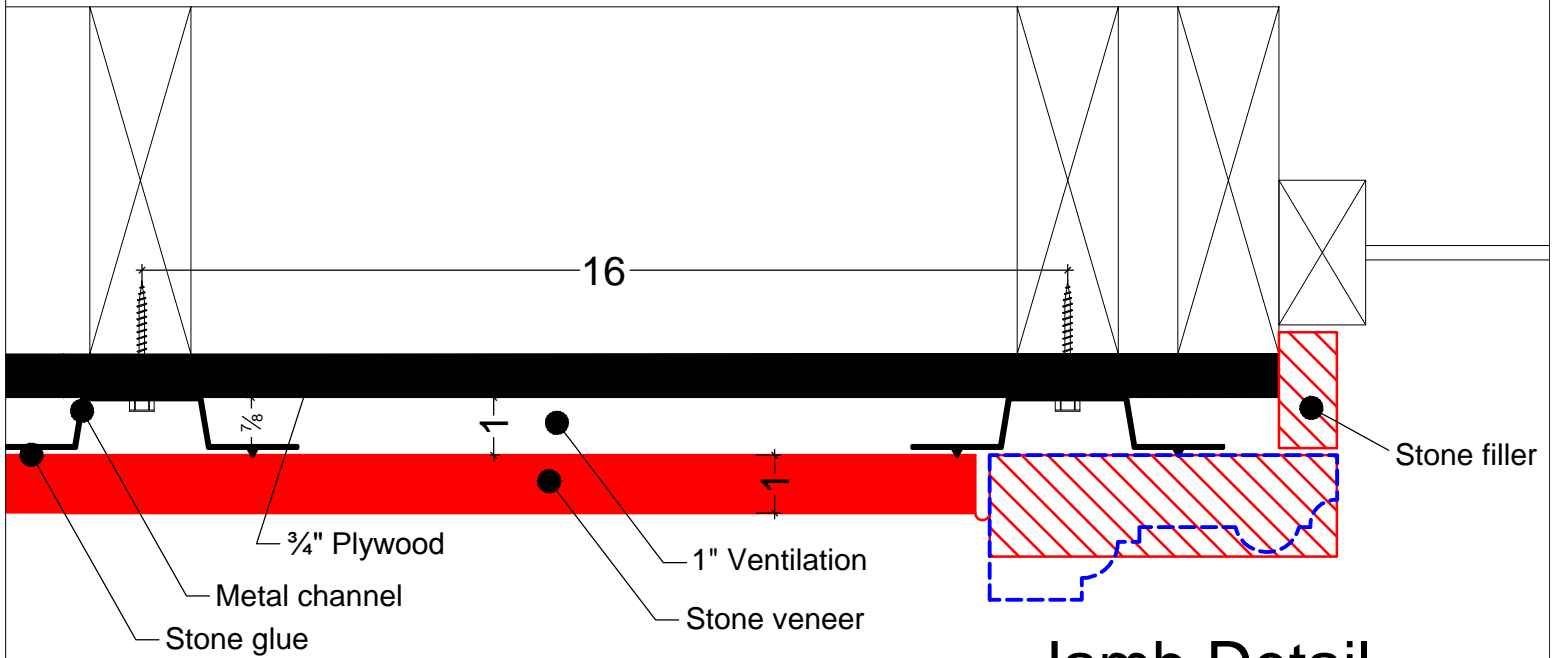

STONEADVISE
AMERICA®

Pierre expert

Jamb Detail

CONTACT US | 1 888 771 5810
www.pierreexpert.com

Jamb Detail

Note 1: Typical or custom profile
Note 2: Figure not drawn to scale